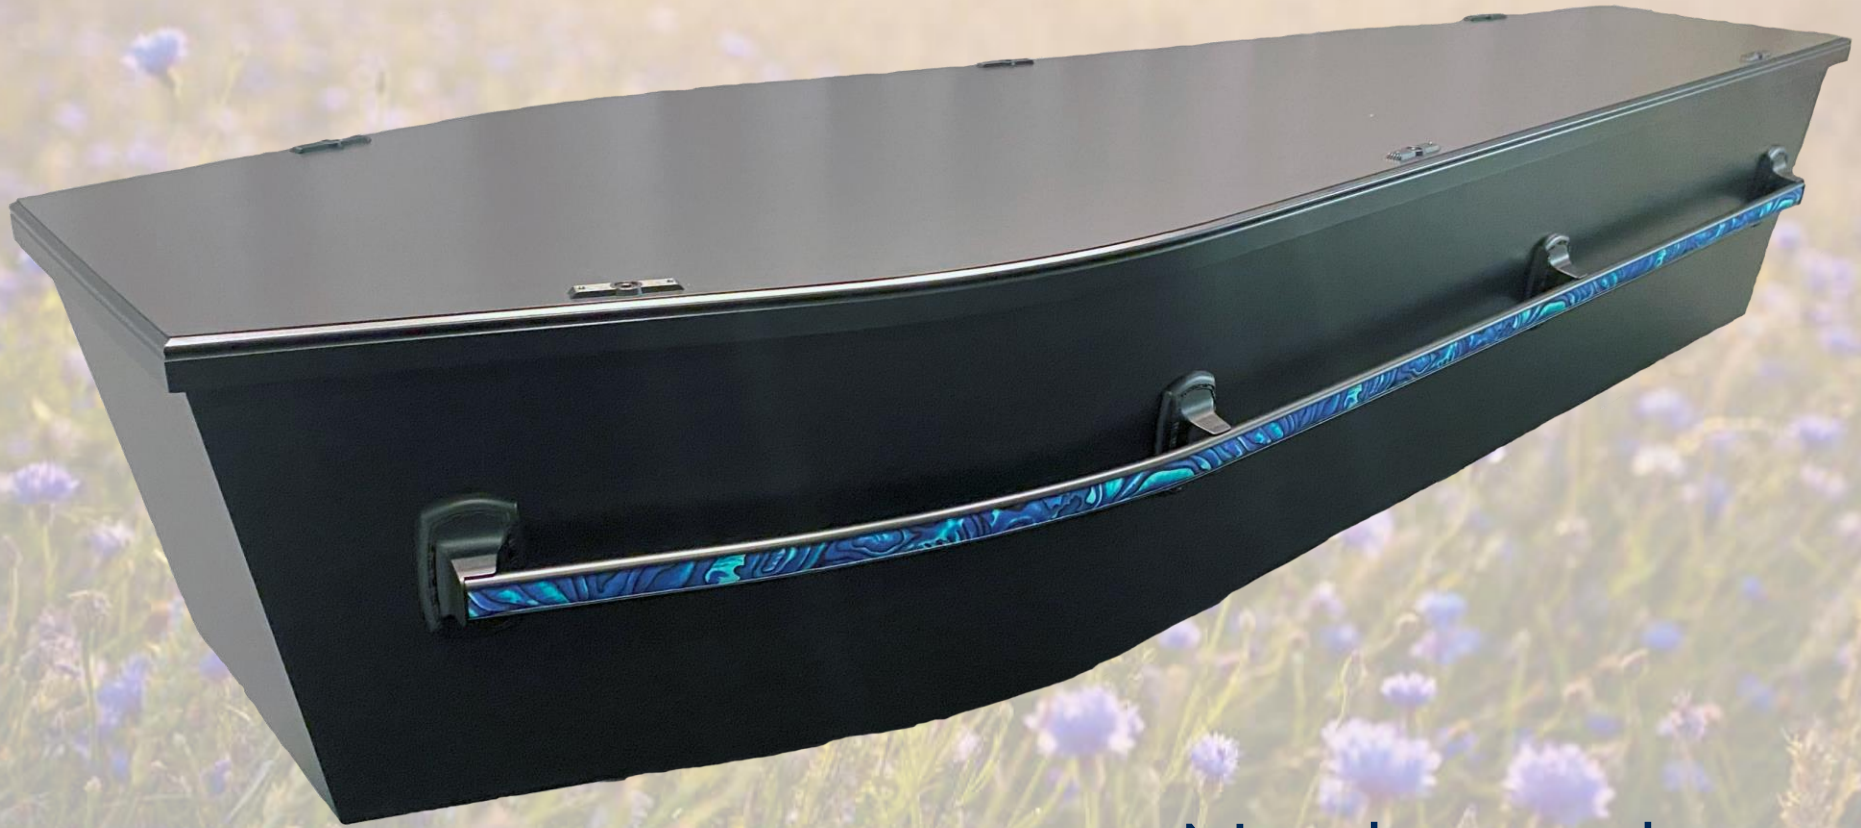

GATEWAY

FUNERAL SERVICES

WHAKATĀNE - KAWERAU

Ngakaunui